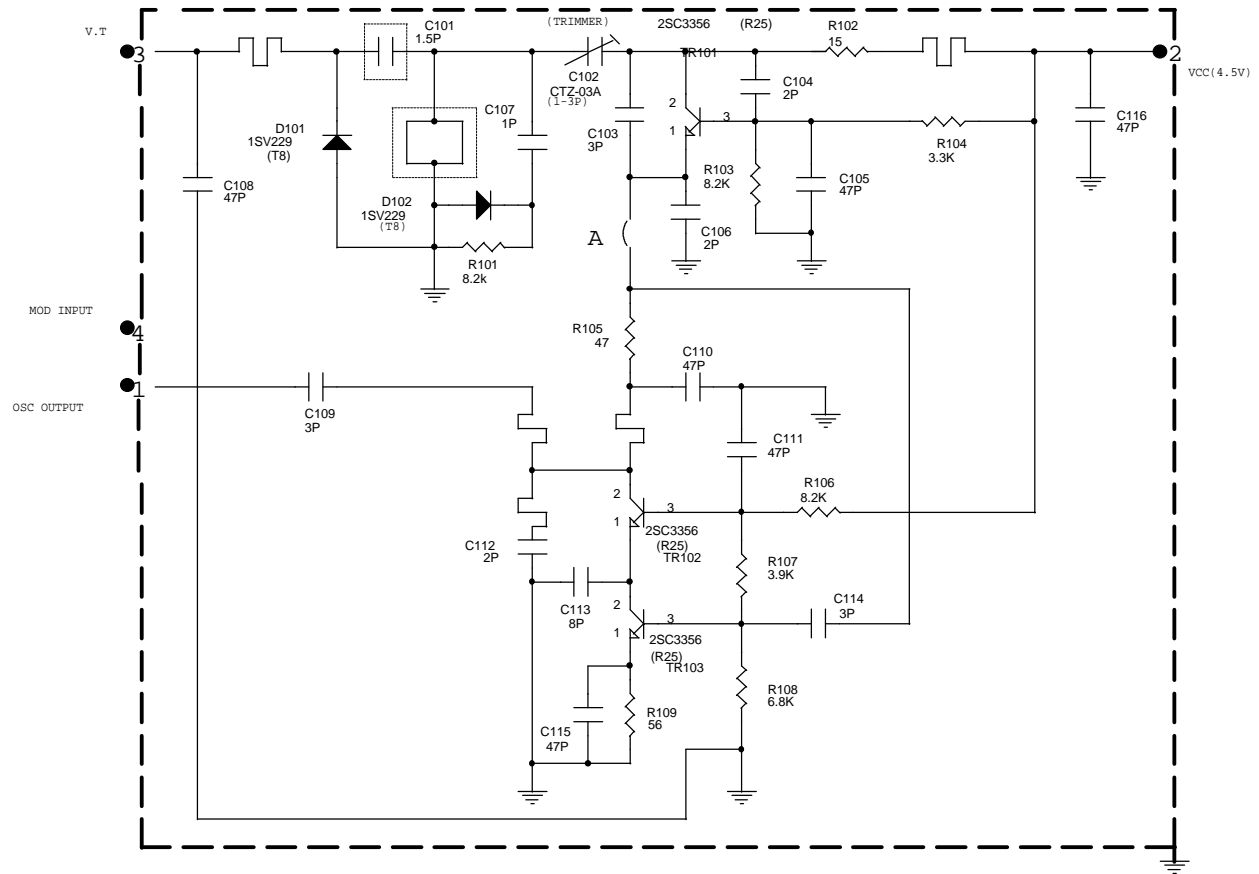

MOBILE - 300 (RX)

Albrecht Electronic GmbH		
Messtechnik / Labor Dieselstrasse 7 D-42781 Haan		
Title		VCO Port RX
Size	Document Number	Rev
B	File: VCO-P-RX.SCH	0
Date:	Friday, January 19, 2001	Sheet 0 of 0