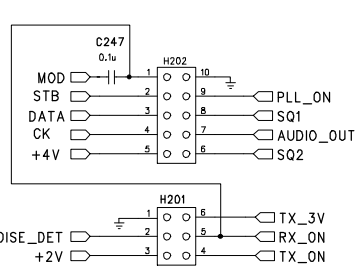

D

C

C

B

B

A

A

COMPANY: Albrecht Electronic GmbH				
TITLE: Sporty Pro 69 RECEIVER BOARD				
DRAWN: Sch	DATED:	CODE: H245	SIZE:	DRAWING NO: SP69-RX.SCH
CHECKED:	DATED: 10.11.98	REV: 1.0	SCALE:	
QUALITY CONTROL:	DATED:	SHEET: 1 OF 1		
RELEASED:	DATED:			