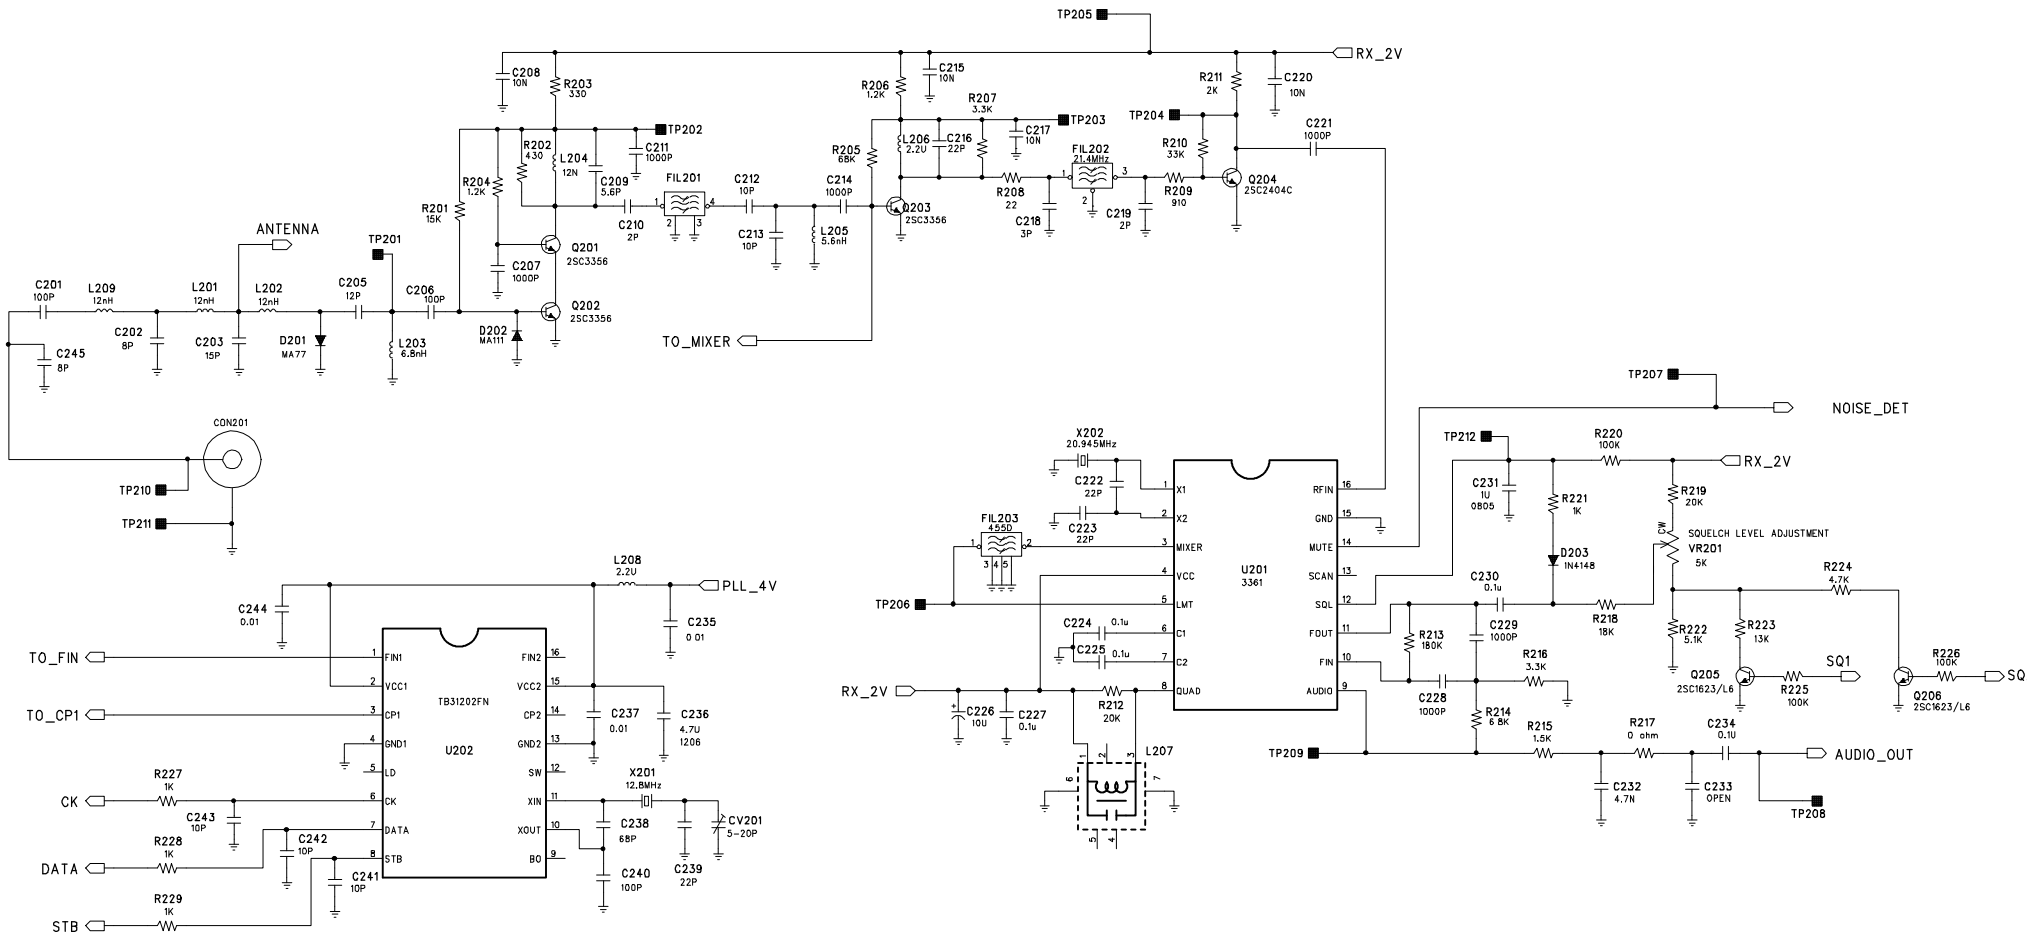

D

C

C

B

B

A

A

COMPANY: Albrecht Electronic GmbH				
TITLE: Sporty Pro 69 RECEIVER BOARD				
DRAWN: Sch	DATED:	CODE: H245	SIZE:	DRAWING NO: SP69-RX.SCH
CHECKED:	DATED: 10.11.98	REV: 1.0	SCALE:	
QUALITY CONTROL:	DATED:	SHEET: 1 OF 1		
RELEASED:	DATED:			