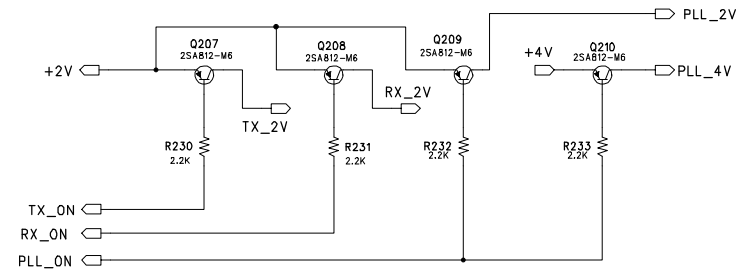

D

C

C

B

B

A

A

COMPANY: Albrecht Electronic GmbH				
TITLE: Sporty Pro 69 RECEIVER BOARD				
DRAWN: Sch	DATED:	CODE: H245	SIZE:	DRAWING NO: SP69-RX.SCH
CHECKED:	DATED: 10.11.98	REV: 1.0	SCALE:	
QUALITY CONTROL:	DATED:	SHEET: 1 OF 1		
RELEASED:	DATED:			