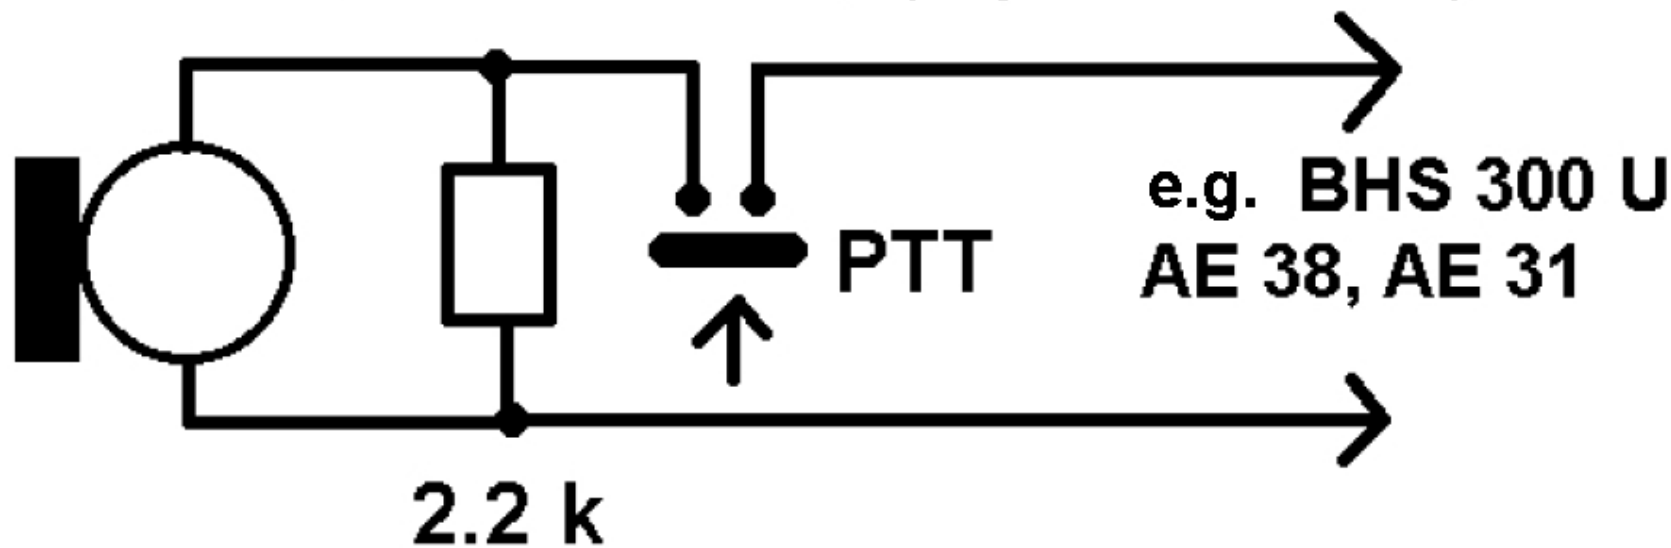

**Old Style Microphone wiring (only for use with PTT)**

**New microphone wiring for use with new Radios  
Can work with PTT and / or VOX without need  
of a switch at microphone**

**Lock Button PTT type possible for permanent TX  
(PTX-Switch) for tour guides or instructors**