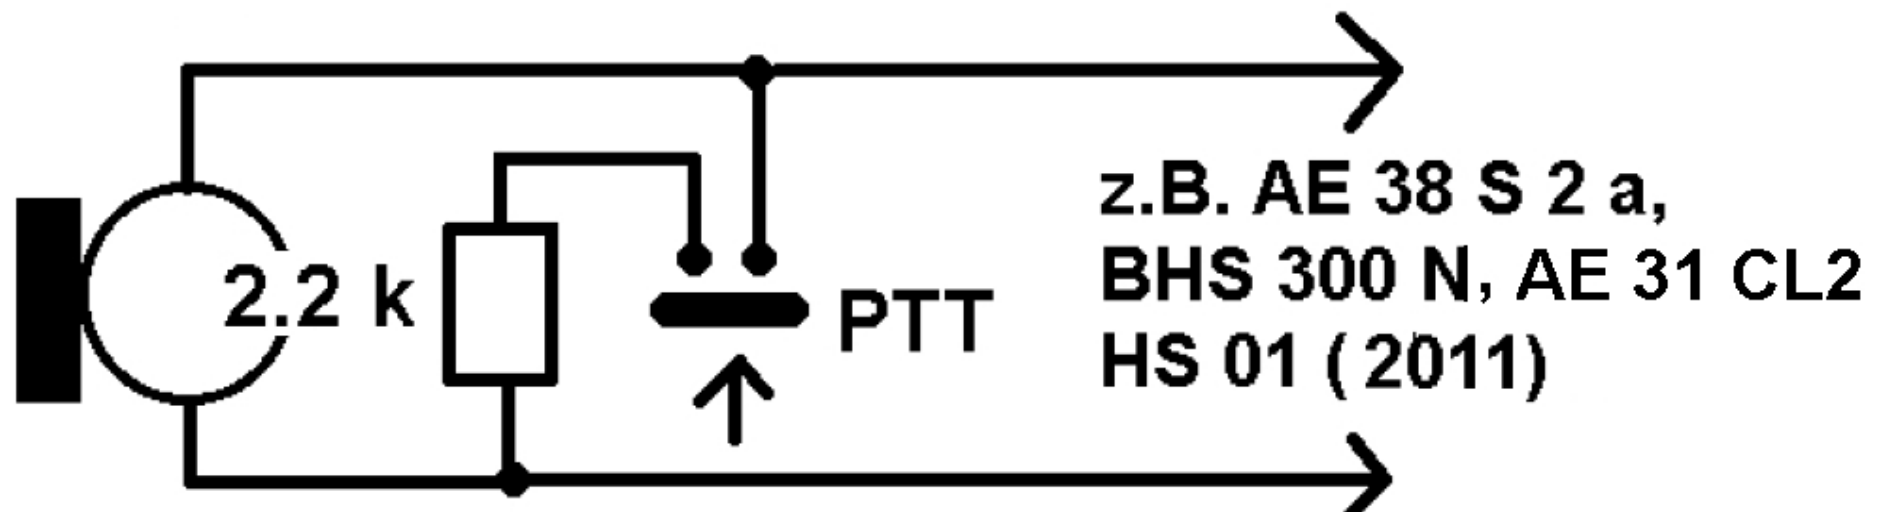

**Old Style Microphone wiring (only for use with PTT)**

**New microphone wiring for use with new Radios  
Can work with PTT and / or VOX without need  
of a switch at microphone**

**Lock Button PTT type possible for permanent TX  
(PTX-Switch) for tour guides or instructors**