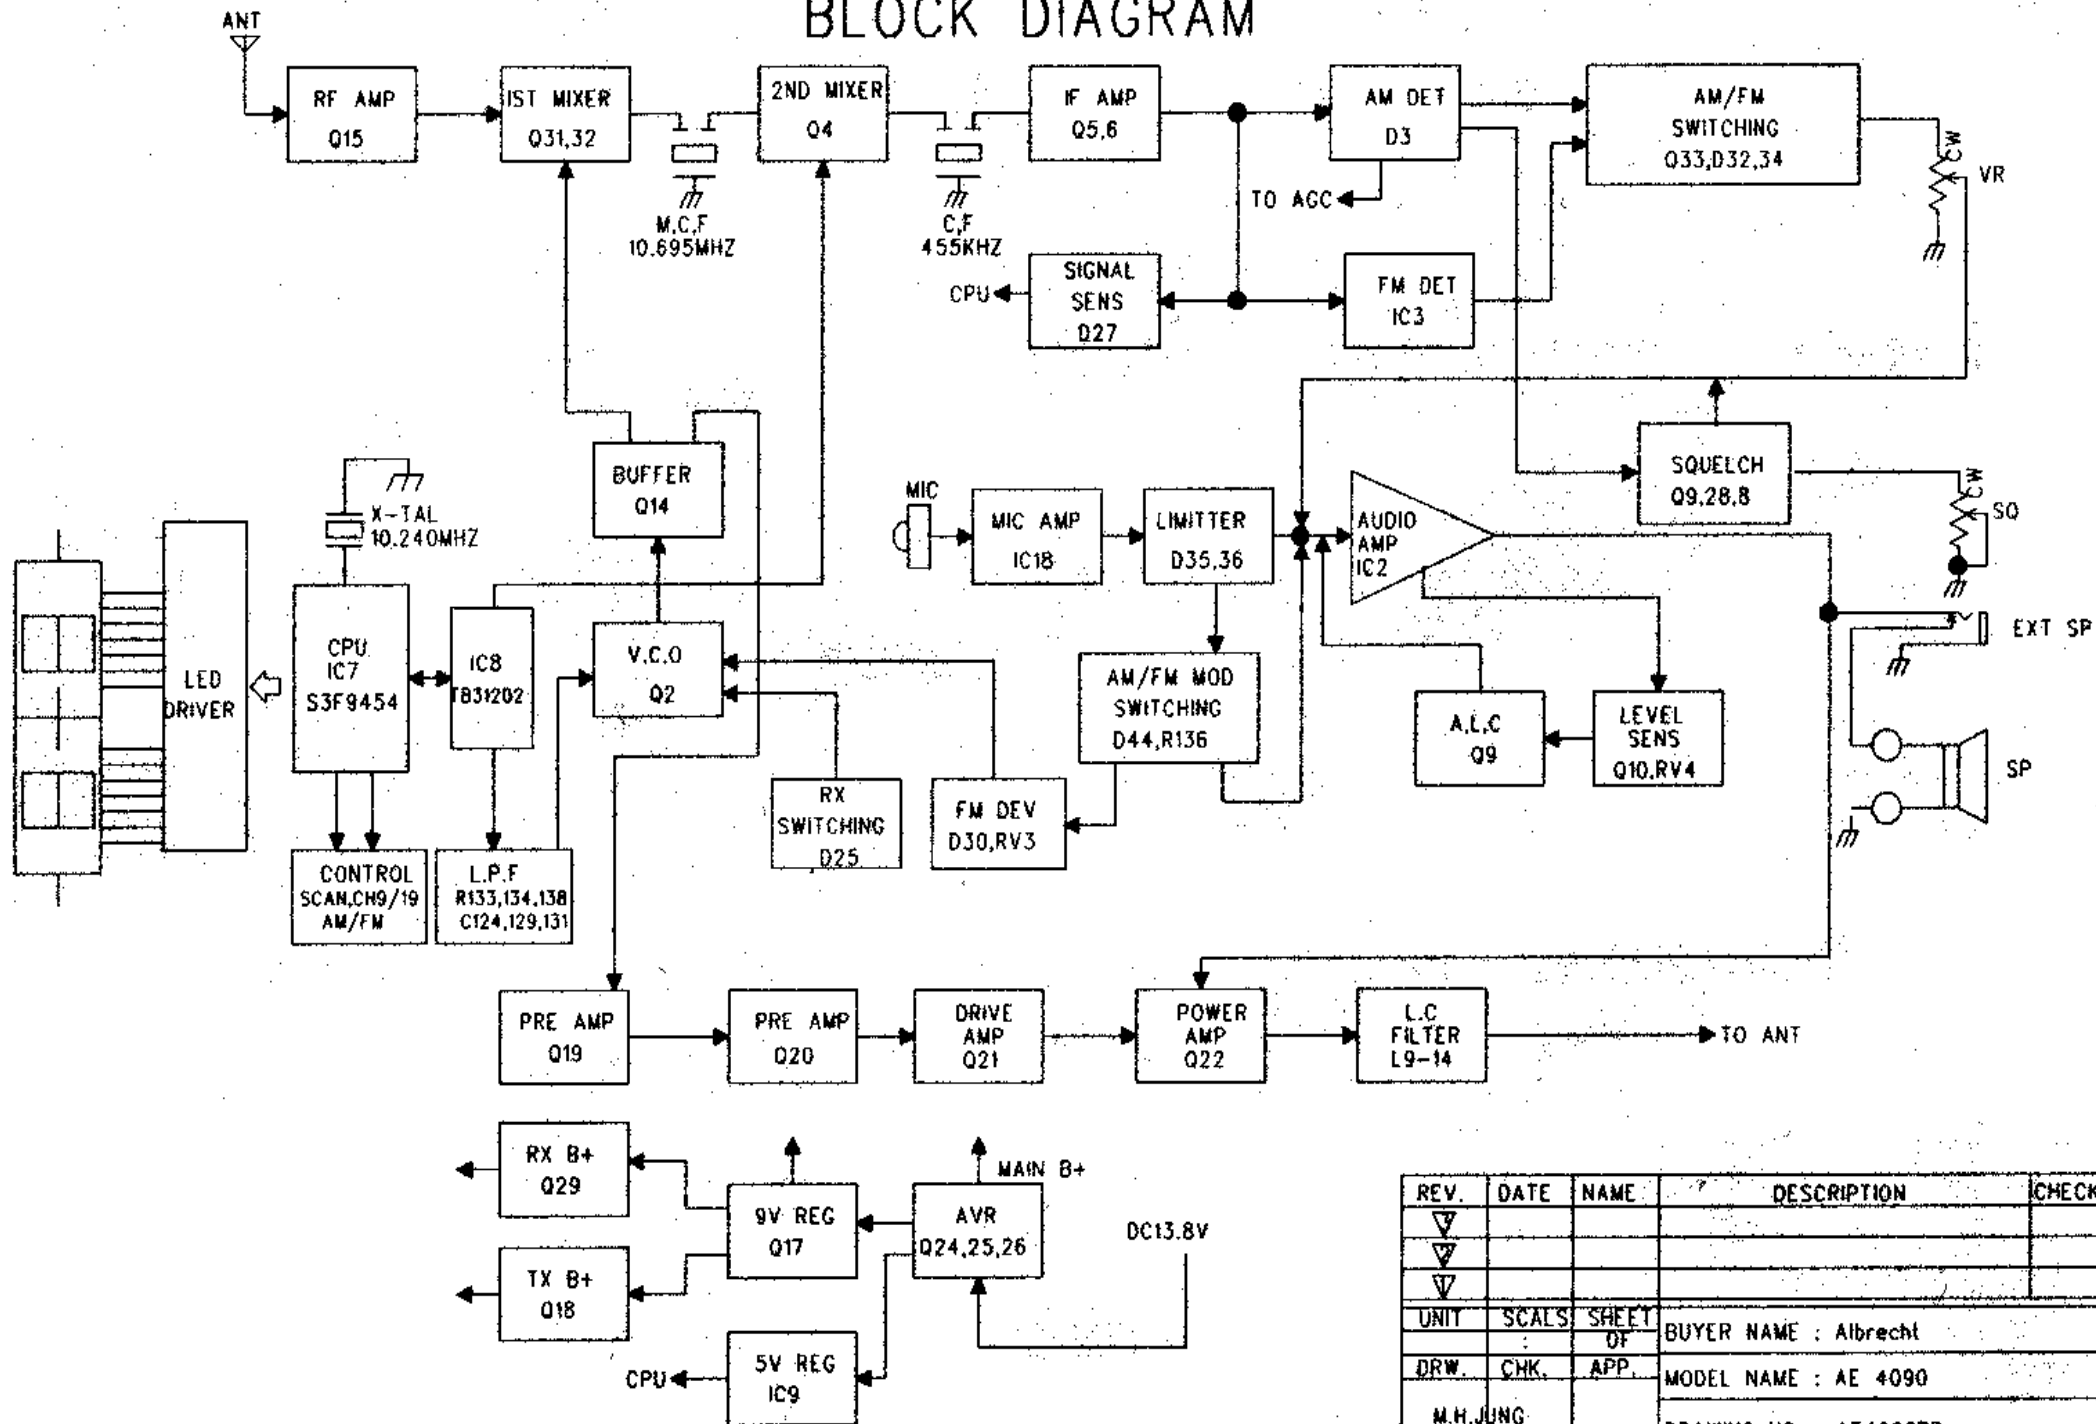

BLOCK DIAGRAM

REV.	DATE	NAME	DESCRIPTION	CHECK
▽				
▽				
UNIT	SCALS	SHEET OF	BUYER NAME : Albrecht	
DRW.	CHK.	APP.	MODEL NAME : AE 4090	
M.H.JUNG			DRAWING NO. : AE4090BD	