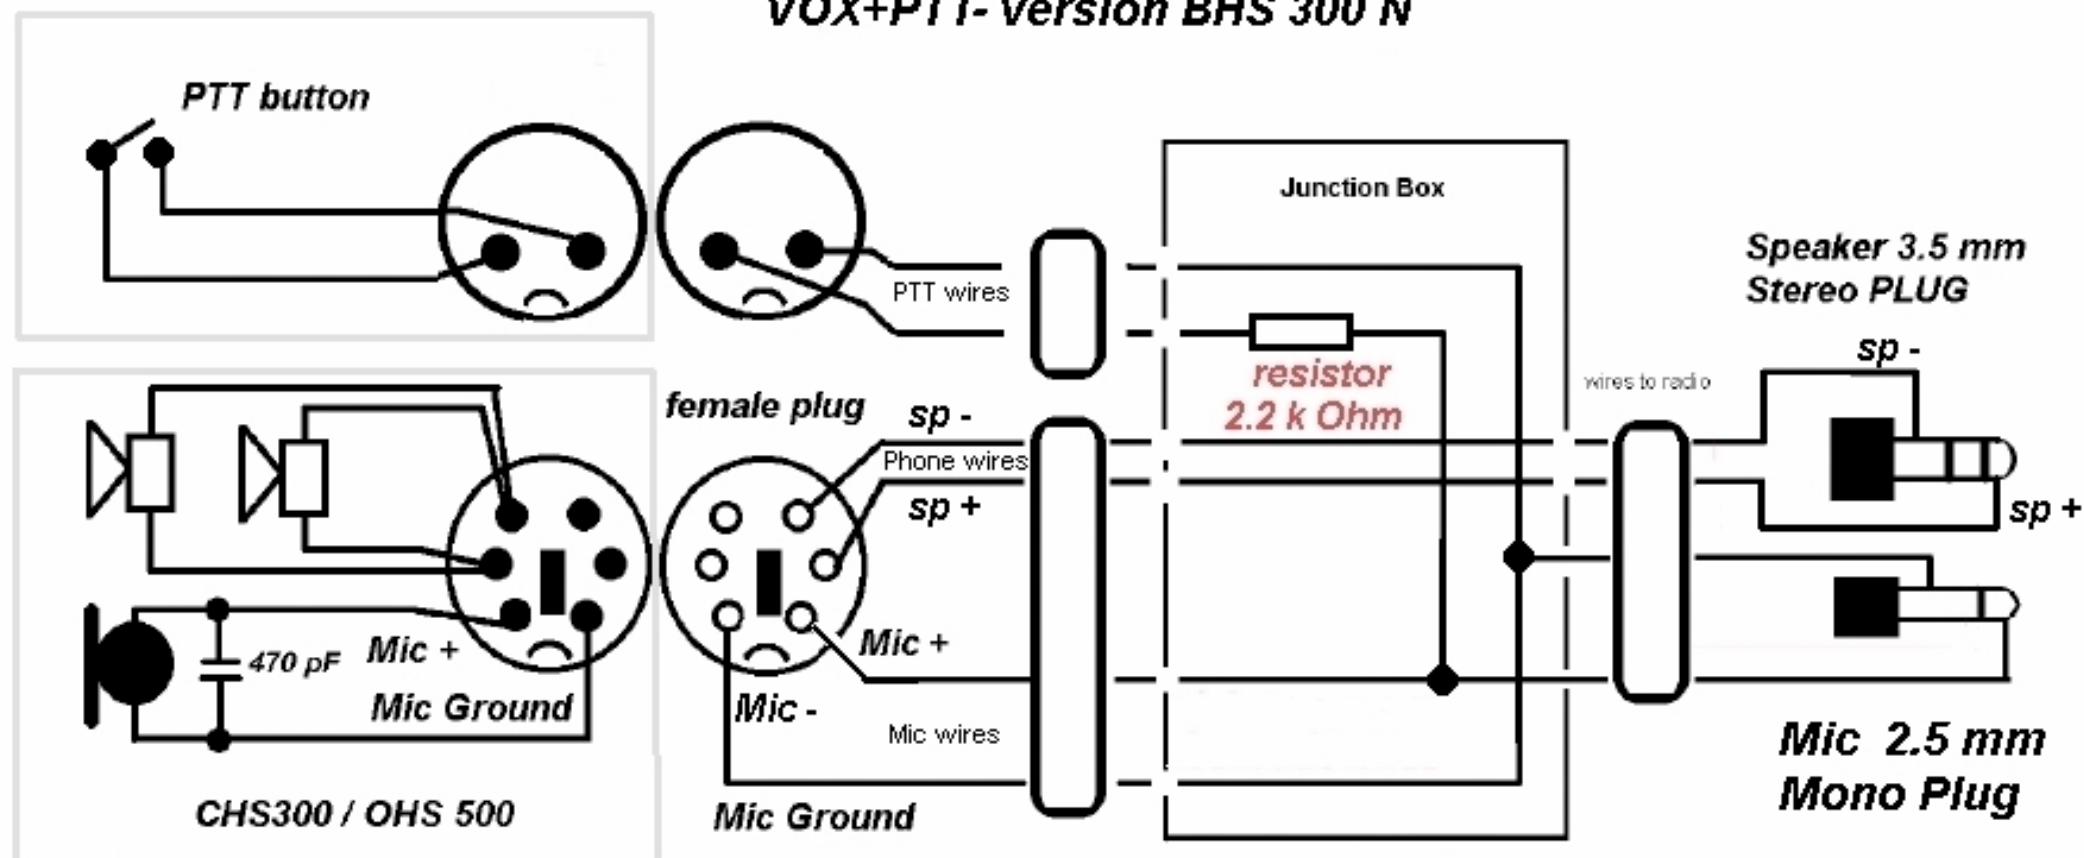

## Albrecht Motor Bike Headset Connection Cable Assembly

### VOX+PTT- version BHS 300 N

### Differences between BHS 300 U and BHS 300 N

Resistor position changed and speaker wiring corrected

This version can only be used for new PMR radio models, which can detect VOX / PTT, and for PMR 446 radios with Intercom connectors (G8, ALAN 456 R, Tectalk Action Pro) - Not for use with Bluetooth adaptor cables BT 312